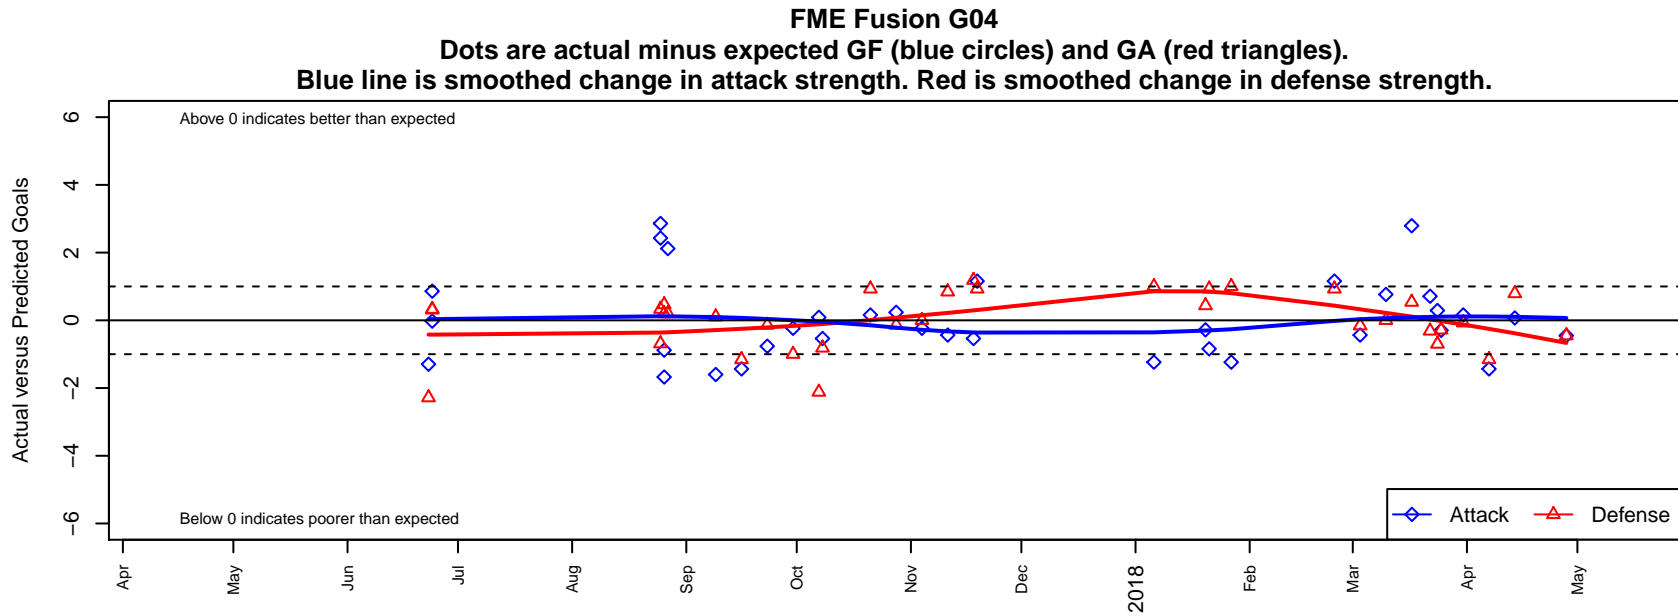

FME Fusion G04

Fife Milton Edgewood
 Fife, WA
 G04 total strength=1262
 attack=4.15 defense=5.93
 fall league = NPSL Div 1 (04) U14
 spr league = Spr NPSL (04) Div 1 U14
 notes= Poplawski 2017

alt names used:
 FME Fusion
 FME FUSION
 FME Fusion G04
 FME Fusion G04 – Poplawski
 FME Fusion G04 – Poplawski

Venues played:
 2017 RVS Classic GU14
 2017 River Jam Copa U14
 2017 NPSL Division 1 (04) U14
 2017 Founders Cup G04 Div A
 2017 Spr NPSL (04) Division 1 U14
 2017 WYS Presidents Cup G04 Division 2

**attack and defense variance (black dot)
relative to other teams
and top 10 in region**