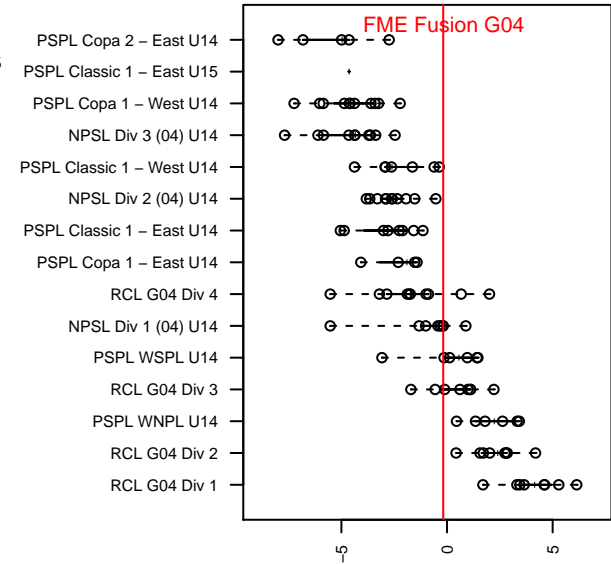

**attack and defense rating
relative to others at age
and all opponents in last 13 months**